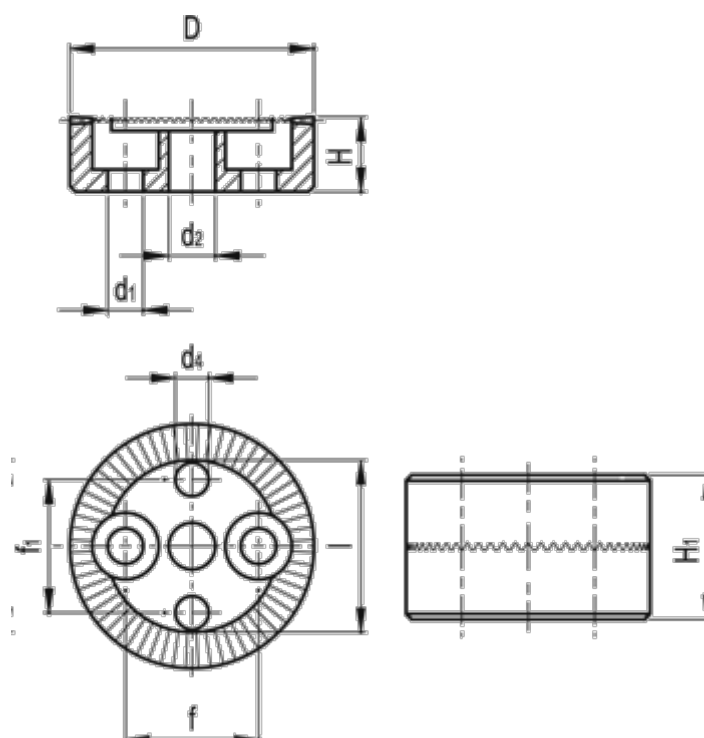

Article number: 20655531

Description: E+G Serrated locking plate  
GN 187.4-22-48-B-ST

## Measures

D	= 22	l	= 15.5
d	= M4	Number of teeth	= 48
d1	= 3.2	Weight (g)	= 15
d4 H11	= 3		
f	= 12		
f1	= 12		
H +/-0.9	= 6.5		
H1	= 13		